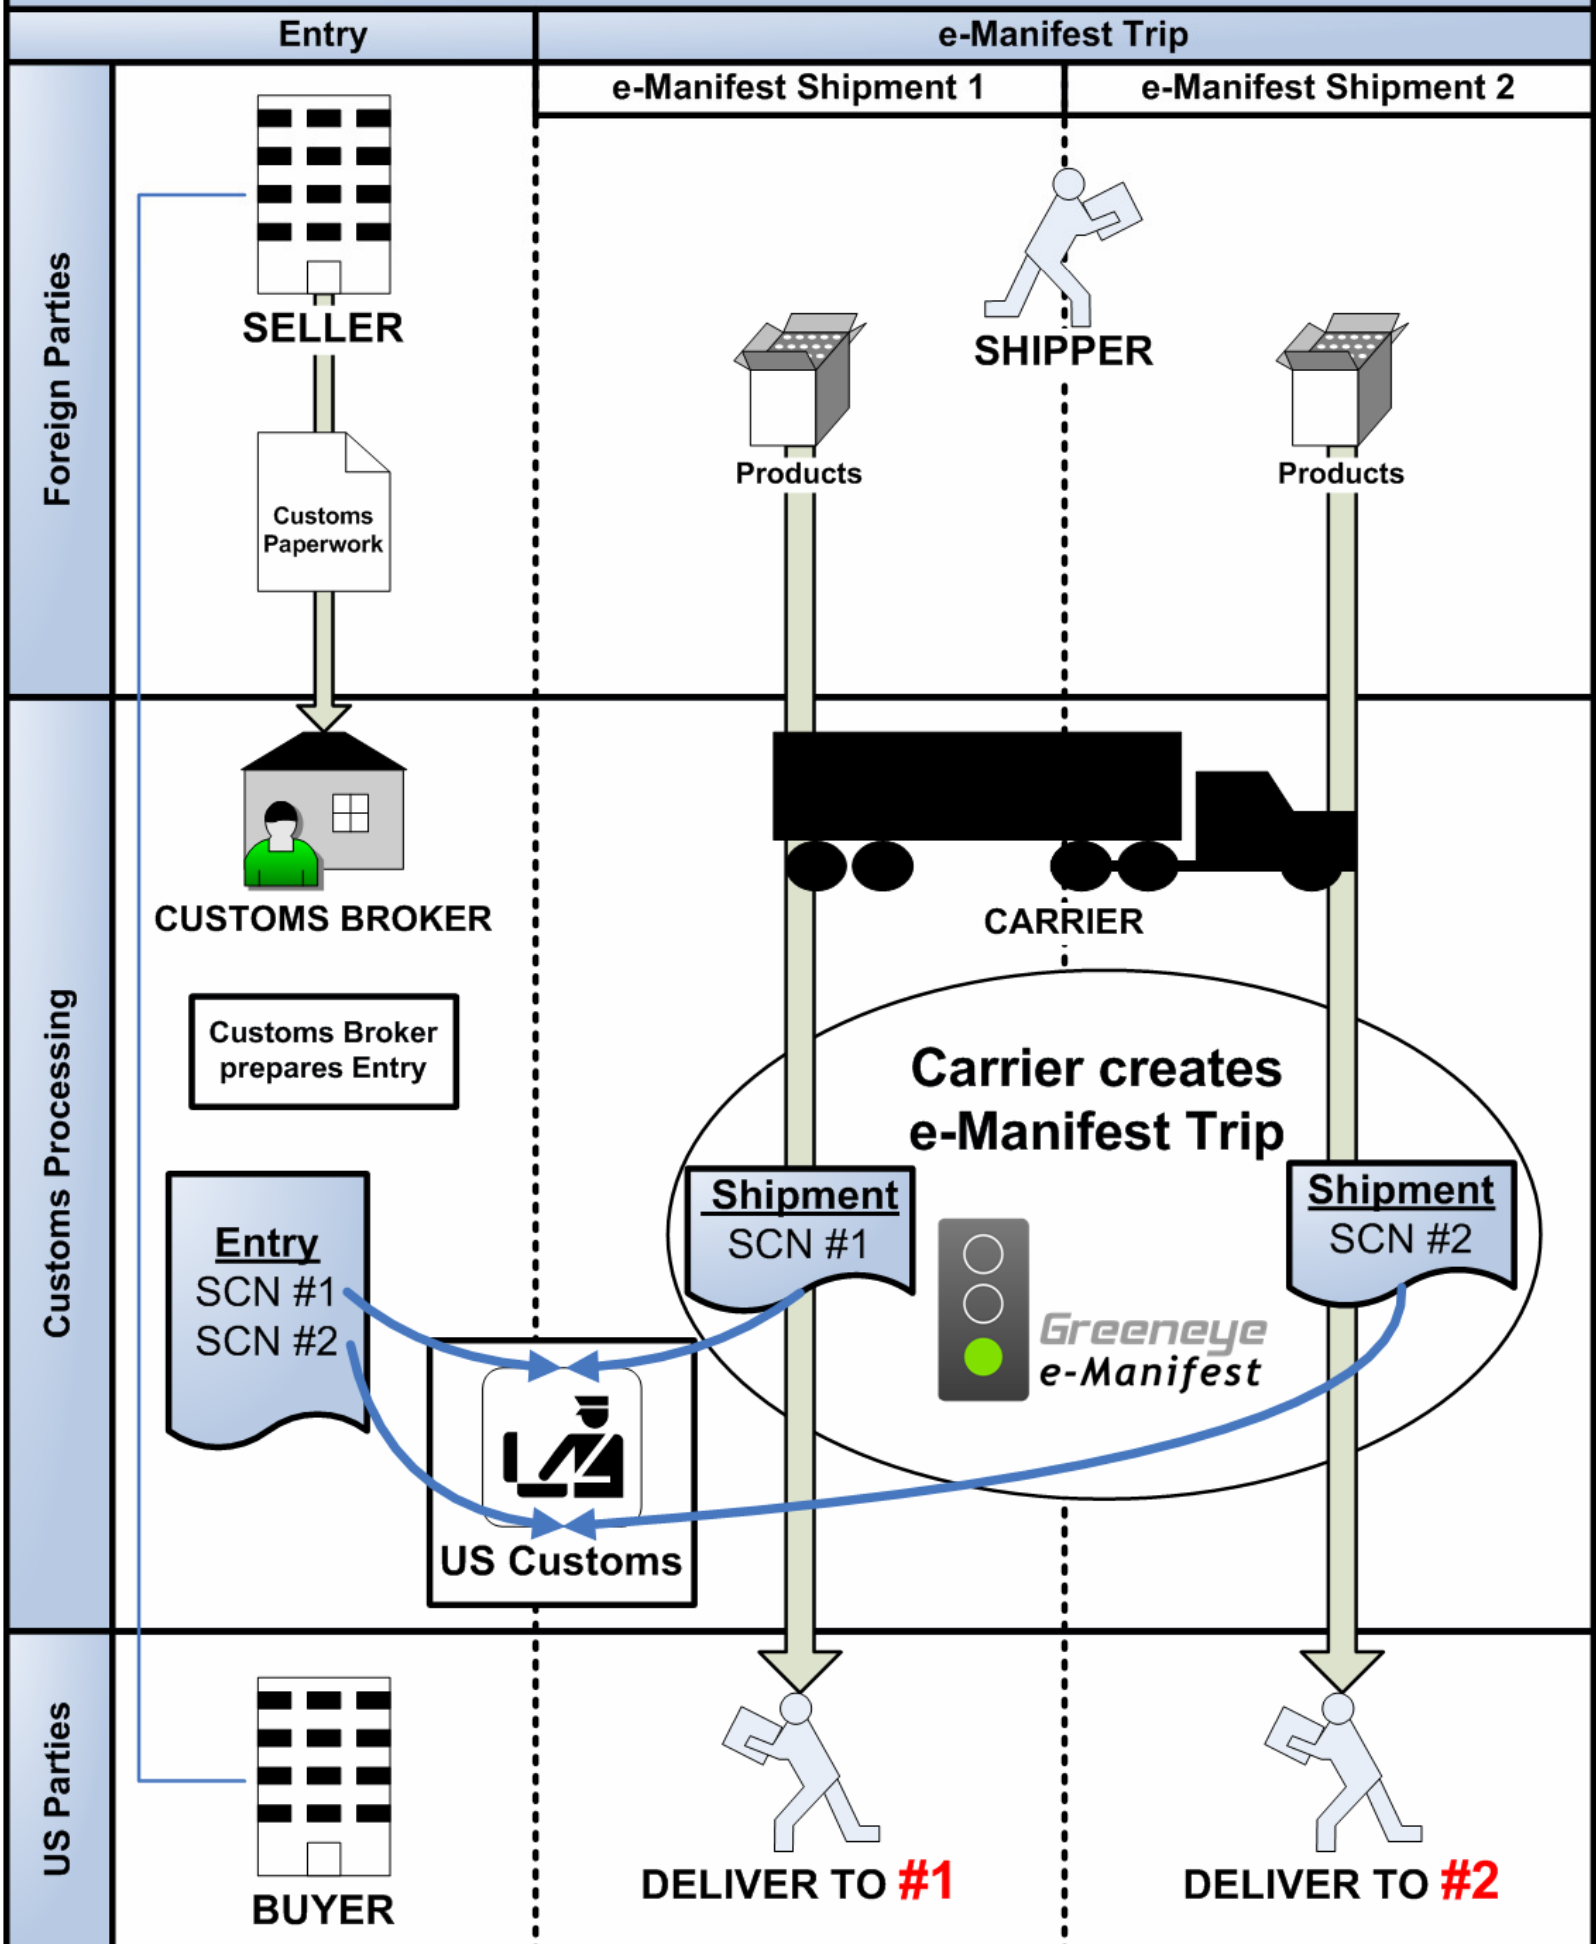

e-Manifest Trip with Two Shipments tied to a Single Customs Entry

In this example, a single e-Manifest Trip is transporting two drops for a single Entry – 1 Seller/Buyer transaction.