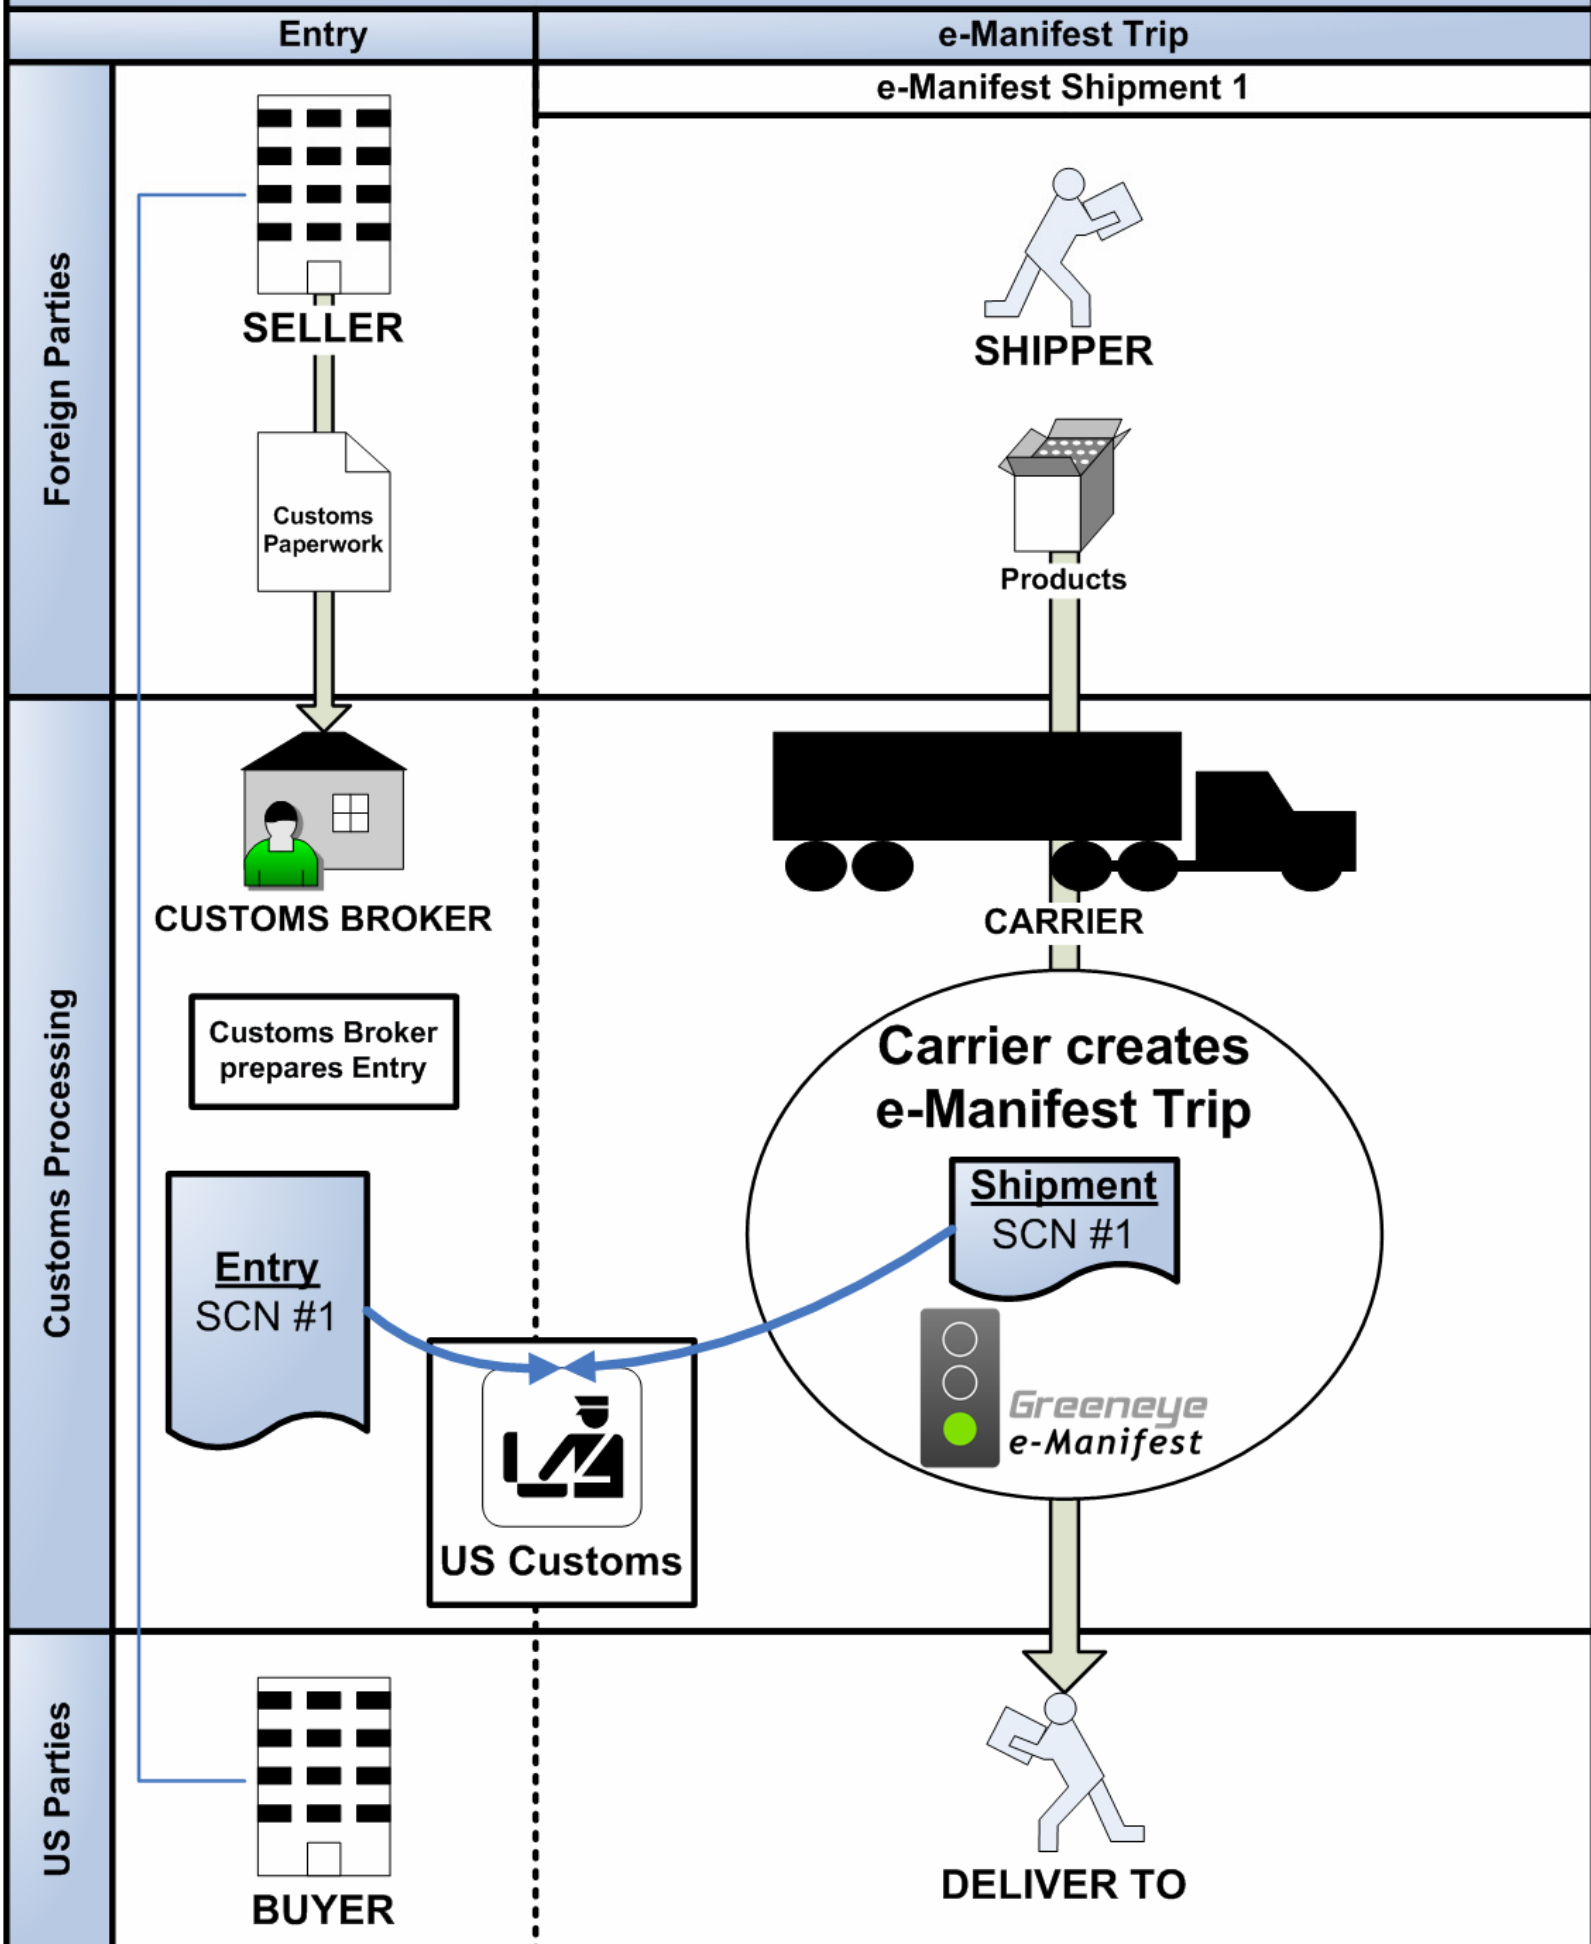

# e-Manifest Trip with a Single Shipment tied to a Single Customs Entry

In this example, an e-Manifest Trip is transporting a single drop for an Entry – 1 Seller/Buyer transaction.